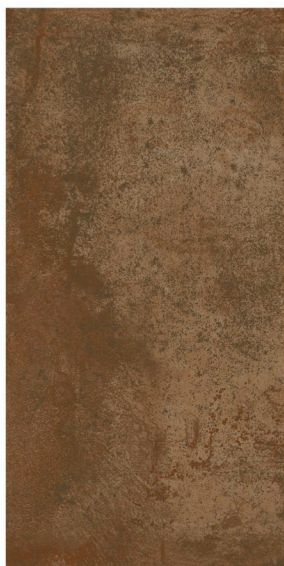

Marketing: A collection of coloured body porcelain tiles inspired by oxidised sheet metal. This series reflects the new trend of worn materials to give a contemporary look to any space. Colour Variation Rated V-3.

DUST (Off White)
12" x 24"
Code# RD.RM.DST.1224

STEEL (Grey)
12" x 24"
Code# RD.RM.STL.1224

CORTEN (Rust)
6" x 24"
Code# RD.RM.CTN.1224

COAL (Black)
12" x 24"
Code# RD.RM.COA.1224